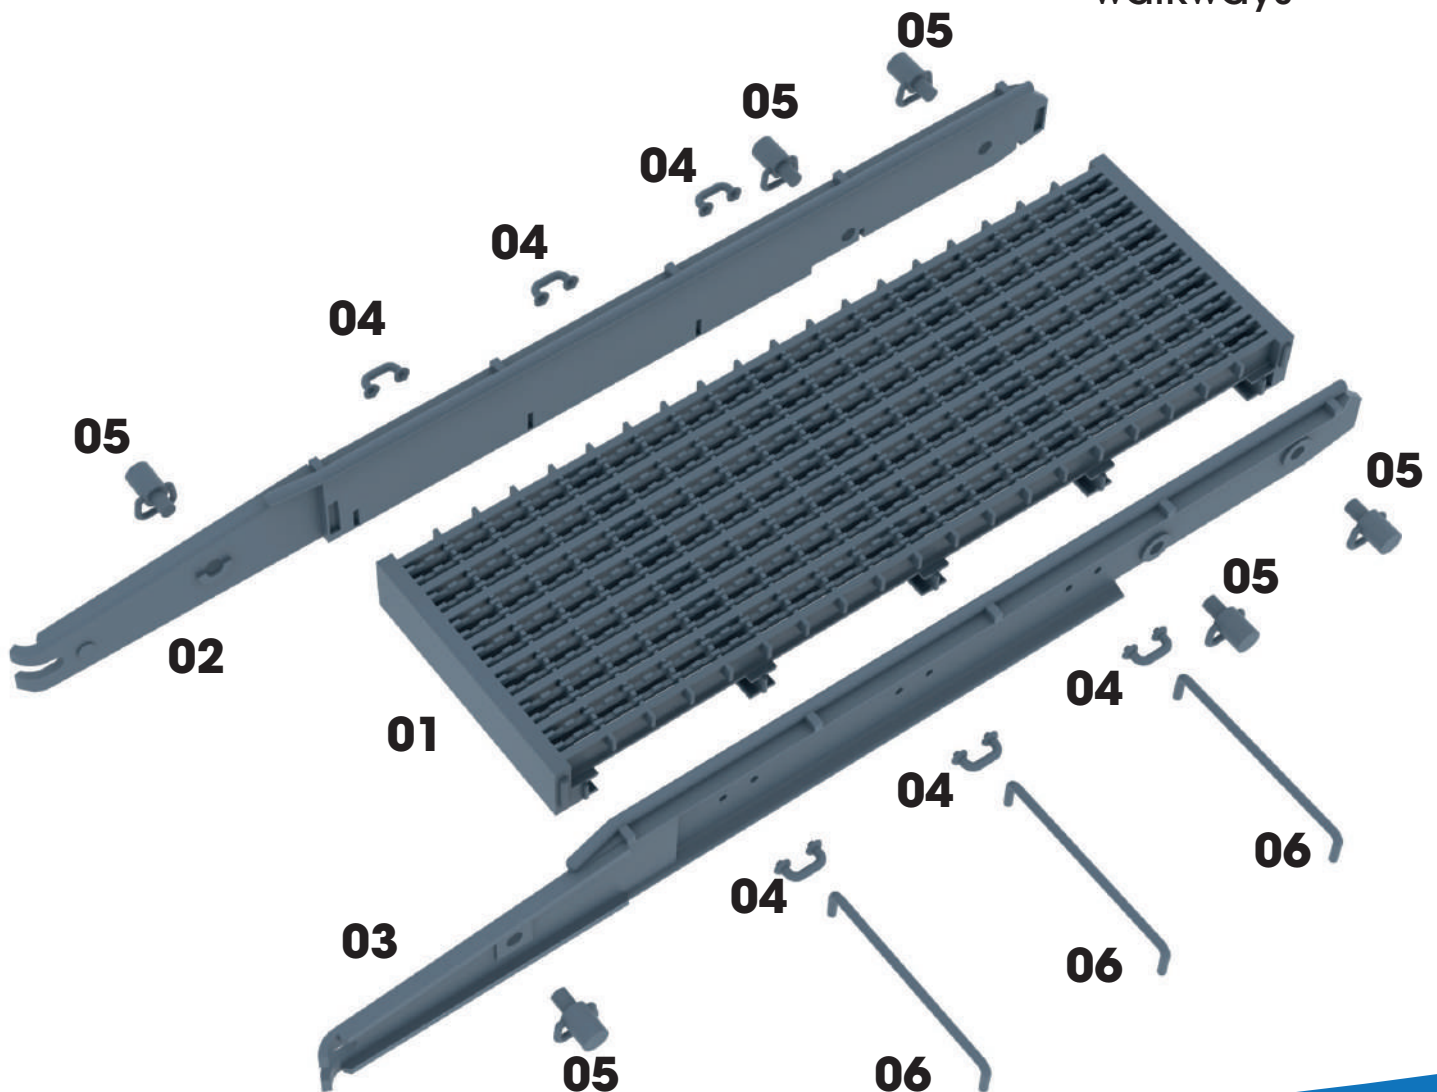

# Steel Treadways For M2 Bridge HDM35235

HD Models  
Via Filippo Nicolai, 24  
00136 - Roma

+39 06 39736835  
infohdmodels.it  
www.hdmodels.it

1/35

## Parts List

- 01 - Walkway Floor (1 Pc)
- 02 - Right Bank (1 Pc)
- 03 - Left Bank (1 Pc)
- 04 - Handle (6 Pcs)
- 05 - Fixing Pins (6 Pcs)
- 06 - Spacers Walkway (3 Pcs)

Example of two assembled walkways

# Steel Treadways For M2 Bridge HDM35235

HD Models  
Via Filippo Nicolai, 24  
00136 - Roma

+39 06 39736835  
infohdmmodels.it  
www.hdmmodels.it

1/35

Example of assembled  
Treadways with  
HDM35238 Kit

Example of assembled  
Treadways with another  
HDM35235 Kit for a  
longer M2 Bridge